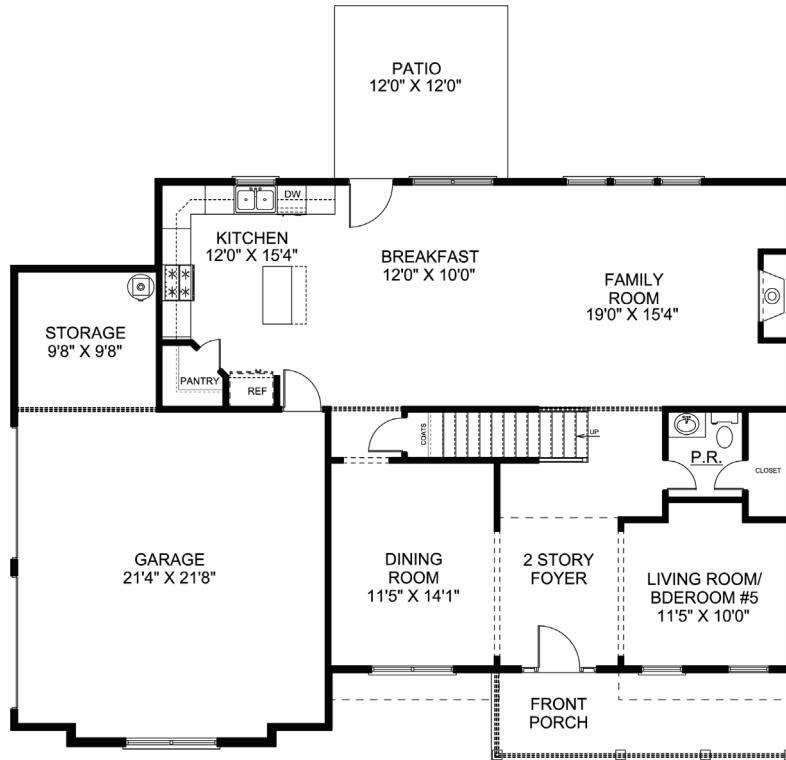

the Richmond at the Summit

Richmond  Elevation A

Multiple elevations may be available, not all elevations shown. Elevations may incur an additional cost. Please see our agents for pricing and standard elevation information.

THE RICHMOND

TWO STORY PLAN 🏡 5 BEDROOMS • 2½ BATH

F I R S T F L O O R

S E C O N D F L O O R

Blackberry Run at Seven Hills 🏡 770-975-6605 • www.lorenconstruction.com/sevenhills

©2009 Option 8 Consulting & Design, LLC. Floor plan and elevation shown are for illustration only and may vary in precise detail from the plans and specifications. Loren Construction Company, Inc. reserves the right of price, plan or specification change without notice.