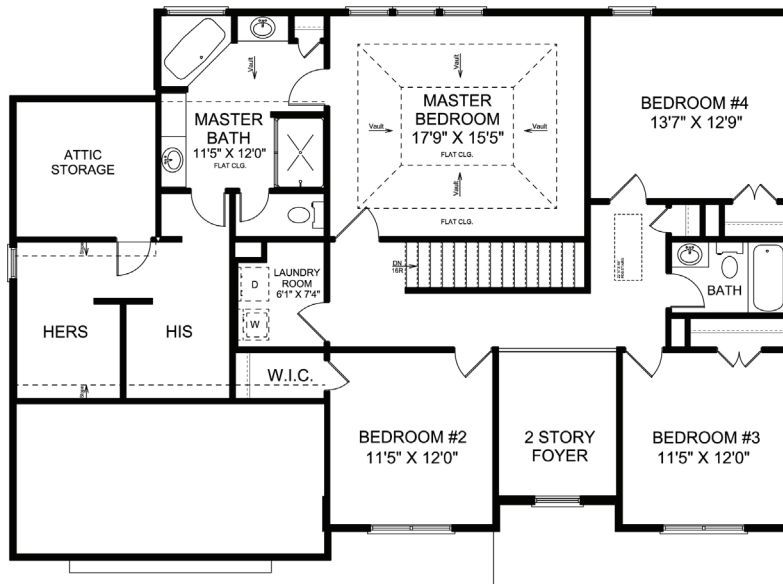

the Richmond at the Summit

Richmond  Elevation A

Multiple elevations may be available, not all elevations shown. Elevations may incur an additional cost. Please see our agents for pricing and standard elevation information.

THE RICHMOND

TWO STORY PLAN 🏡 5 BEDROOMS • 2½ BATH

F I R S T F L O O R

S E C O N D F L O O R

Blackberry Run at Seven Hills 🏡 770-975-6605 • www.lorenconstruction.com/sevenhills

©2009 Option 8 Consulting & Design, LLC. Floor plan and elevation shown are for illustration only and may vary in precise detail from the plans and specifications. Loren Construction Company, Inc. reserves the right of price, plan or specification change without notice.