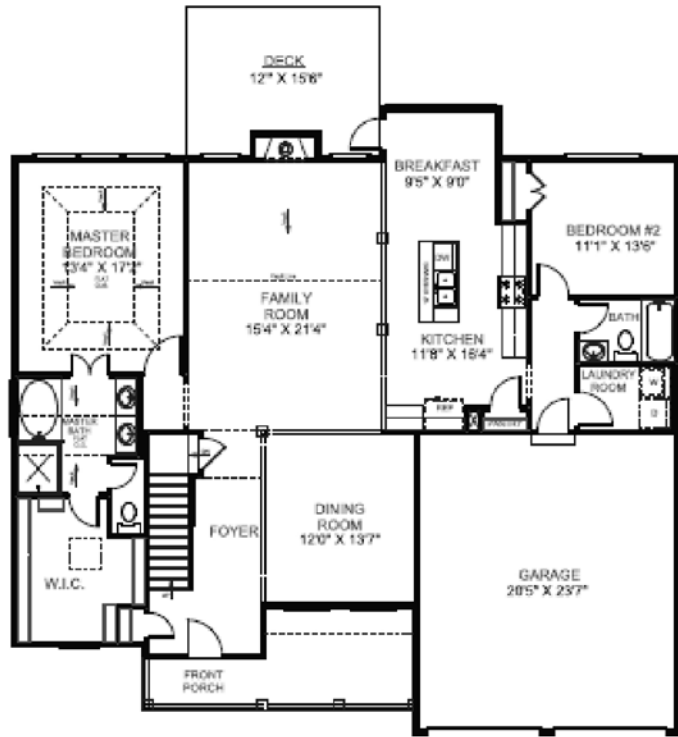

the **Norwich** at the Summit

Norwich  Elevation C

Norwich  Elevation A

Norwich  Elevation B

Multiple elevations available, not all elevations shown.
Elevations may incur an additional cost. Please see our
agents for pricing and standard elevation information.

THE NORWICH

MASTER ON MAIN PLAN 🏡 5 BEDROOMS • 3 BATH

F I R S T F L O O R

S E C O N D F L O O R

Blackberry Run at Seven Hills 🏡 770-975-6605 • www.lorenconstruction.com/sevenhills

©2009 Option 8 Consulting & Design, LLC. Floor plan and elevation shown are for illustration only and may vary in precise detail from the plans and specifications. Loren Construction Company, Inc. reserves the right of price, plan or specification change without notice.